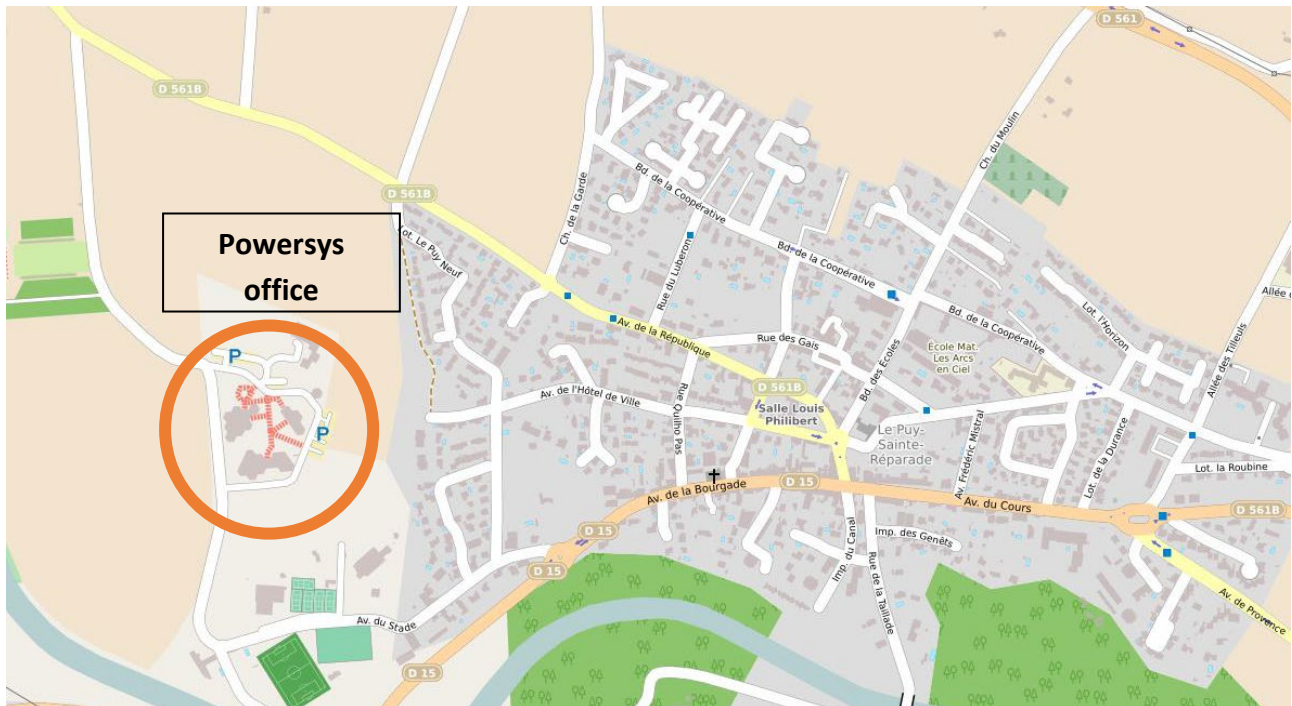

POWERSYS ACCESS MAP

Powersys Postal Address :

Les Jardins de l'Entreprise
13,610 Le Puy-Sainte-Réparate

Tel : 04.42.61.02.29

GPS coordinates :

Latitude : 43.664364

Longitude: 5. 423534

Village Le Puy-Sainte-Réparate

- **By car**

Powersys is located 30 minutes from the center of Aix-en-Provence.

- Follow the N296 north of Aix-en-Provence
- Continue on the A51 then take exit 14 towards Pertuis
- Continue for about 10 min then at the roundabout take the 3rd exit on the D561 direction Le Puy-sainte-Réparate / La Roque d'Anthéron / Avignon.
- Follow the direction of Puy-Sainte-Réparate at the next 2 roundabouts.
- Go through the village of Le Puy-Sainte-Réparate then at the roundabout at the exit of the village, take the 1st exit following " Les Jardins de l'Entreprise "
- Pass through a housing estate then on your right, you will see a swimming pool and tennis courts, continue all the way through the village.
- The road will turn slightly to the right, Powersys is located at the end of the straight line, you should see on the right three totems, including the Powersys totem pole.
- Enter the parking on the left, the gate is green.
- If you've crossed a small bridge, you've gone too far, you must turn back.

- **By bus from Aix-en-Provence**

Powersys is located about 1h15 from the bus station of Aix-en-Provence.

- Take the bus number 260 : stop to " Le Puits Neuf ".
- Walk for about 20 minutes and then you will arrive in front of 3 totems.
- Enter the parking on your left
- If the gate is closed, ring the bell and someone will open it.
- Powersys is located at the end of the parking.